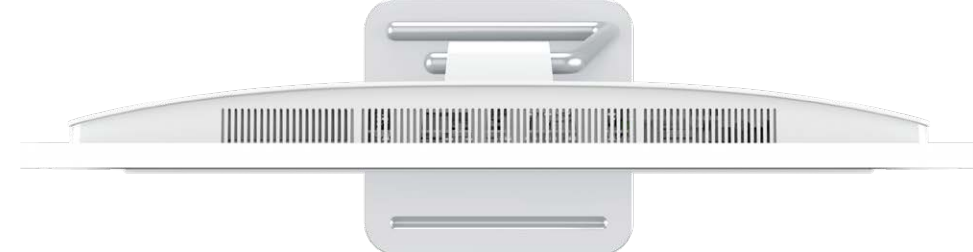

**Value-Top**

GS40UW/GS40UB

All-in-One  
Desktop PC

# SPECIFICATION

Operating system	Windows 11 Pro
Processor and graphics	Intel N95 Processor with Intel USD Graphics
Memory	8GB DDR4 2666MHz RAM
Expansion slots	SATA HDD only
Storage	256GB M.2 NVMe SSD
Display	23.8" IPS Full HD Screen
Audio Features	Built-In Two Channel Speakers
Keyboard and mouse	Wireless Keyboard and Mouse
External I/O Ports	4x USB 3.0 in the back, 1x RJ45, Audio in/out, USB2.0*2 in Front
Video connector	1x HDMI, 1x COM
Wireless technology	Realtek 8822 Wireless Card with, Bluetooth version 5.0
Network interface	Gigabit Network Port
Webcam	No Integrated Webcam
Form factor	All In One with fixed stand
Color	White, Black
Power supply	60W External Adapter
Office software	Not Included
Security Software	N/A
Software included	N/A
Dimensions (W X D X H)	539.7*53.9*322mm Exclude Base
Package dimensions	608*168*500mm
Weight	5.81kg
Package weight	6.96kg
Warranty	3 Years Warranty